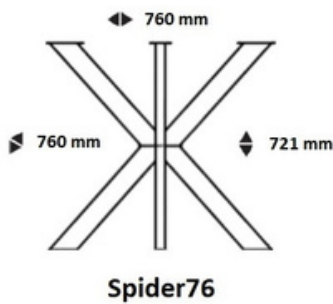

HECHT & KLOTH

Newsletter

Metal table-legs

Models:

- X / U / V - shape
- Trapez 1 / Trapez 2
- Spider 76 / Spider 100

description:

Metal-table-legs made from square tubes
 black powder coated
 with pre-drilled table top holder
 useable for almost any table top from our assortment
 Set of 2 (spider single) - packed in cardboard box