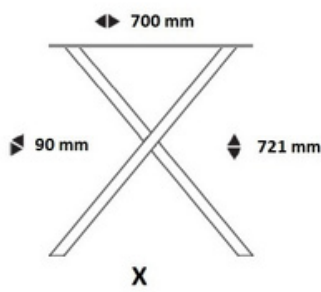

HECHT & KLOTH

Newsletter

Metal table-legs

Models:

- X / U / V - shape
- Trapez 1 / Trapez 2
- Spider 76 / Spider 100

description:

Metal-table-legs made from square tubes
 black powder coated
 with pre-drilled table top holder
 useable for almost any table top from our assortment
 Set of 2 (spider single) - packed in cardboard box