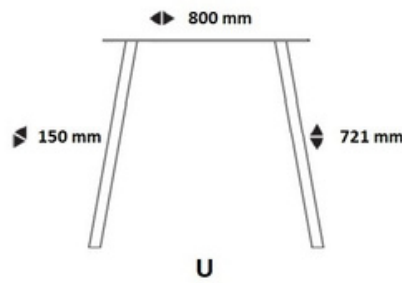

HECHT & KLOTH

Newsletter

Metal table-legs

Models:

- X / U / V - shape
- Trapez 1 / Trapez 2
- Spider 76 / Spider 100

description:

Metal-table-legs made from square tubes
 black powder coated
 with pre-drilled table top holder
 useable for almost any table top from our assortment
 Set of 2 (spider single) - packed in cardboard box