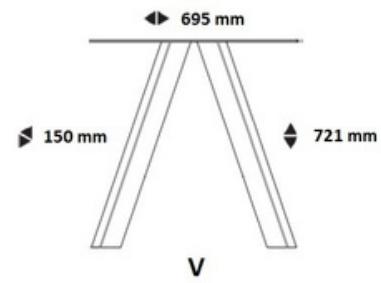

HECHT & KLOTH

Newsletter

Metal table-legs

Models:

- X / U / V - shape
- Trapez 1 / Trapez 2
- Spider 76 / Spider 100

description:

Metal-table-legs made from square tubes
 black powder coated
 with pre-drilled table top holder
 useable for almost any table top from our assortment
 Set of 2 (spider single) - packed in cardboard box