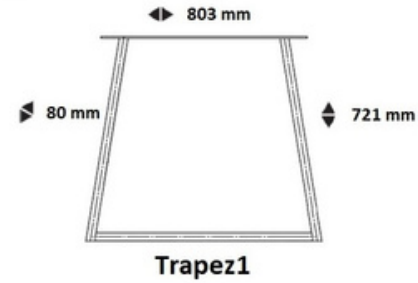

HECHT & KLOTH

Newsletter

Metal table-legs

Models:

- X / U / V - shape
- Trapez 1 / Trapez 2
- Spider 76 / Spider 100

description:

Metal-table-legs made from square tubes
 black powder coated
 with pre-drilled table top holder
 useable for almost any table top from our assortment
 Set of 2 (spider single) - packed in cardboard box