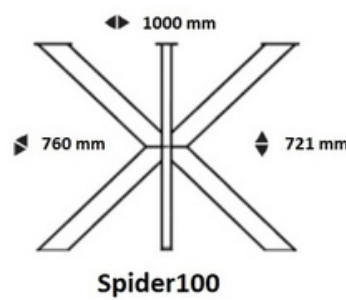

HECHT & KLOTH

Newsletter

Metal table-legs

Models:

- X / U / V - shape
- Trapez 1 / Trapez 2
- Spider 76 / Spider 100

description:

Metal-table-legs made from square tubes
 black powder coated
 with pre-drilled table top holder
 useable for almost any table top from our assortment
 Set of 2 (spider single) - packed in cardboard box