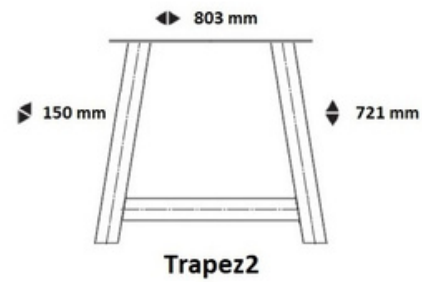

HECHT & KLOTH

Newsletter

Metal table-legs

Models:

- X / U / V - shape
- Trapez 1 / Trapez 2
- Spider 76 / Spider 100

description:

Metal-table-legs made from square tubes
 black powder coated
 with pre-drilled table top holder
 useable for almost any table top from our assortment
 Set of 2 (spider single) - packed in cardboard box